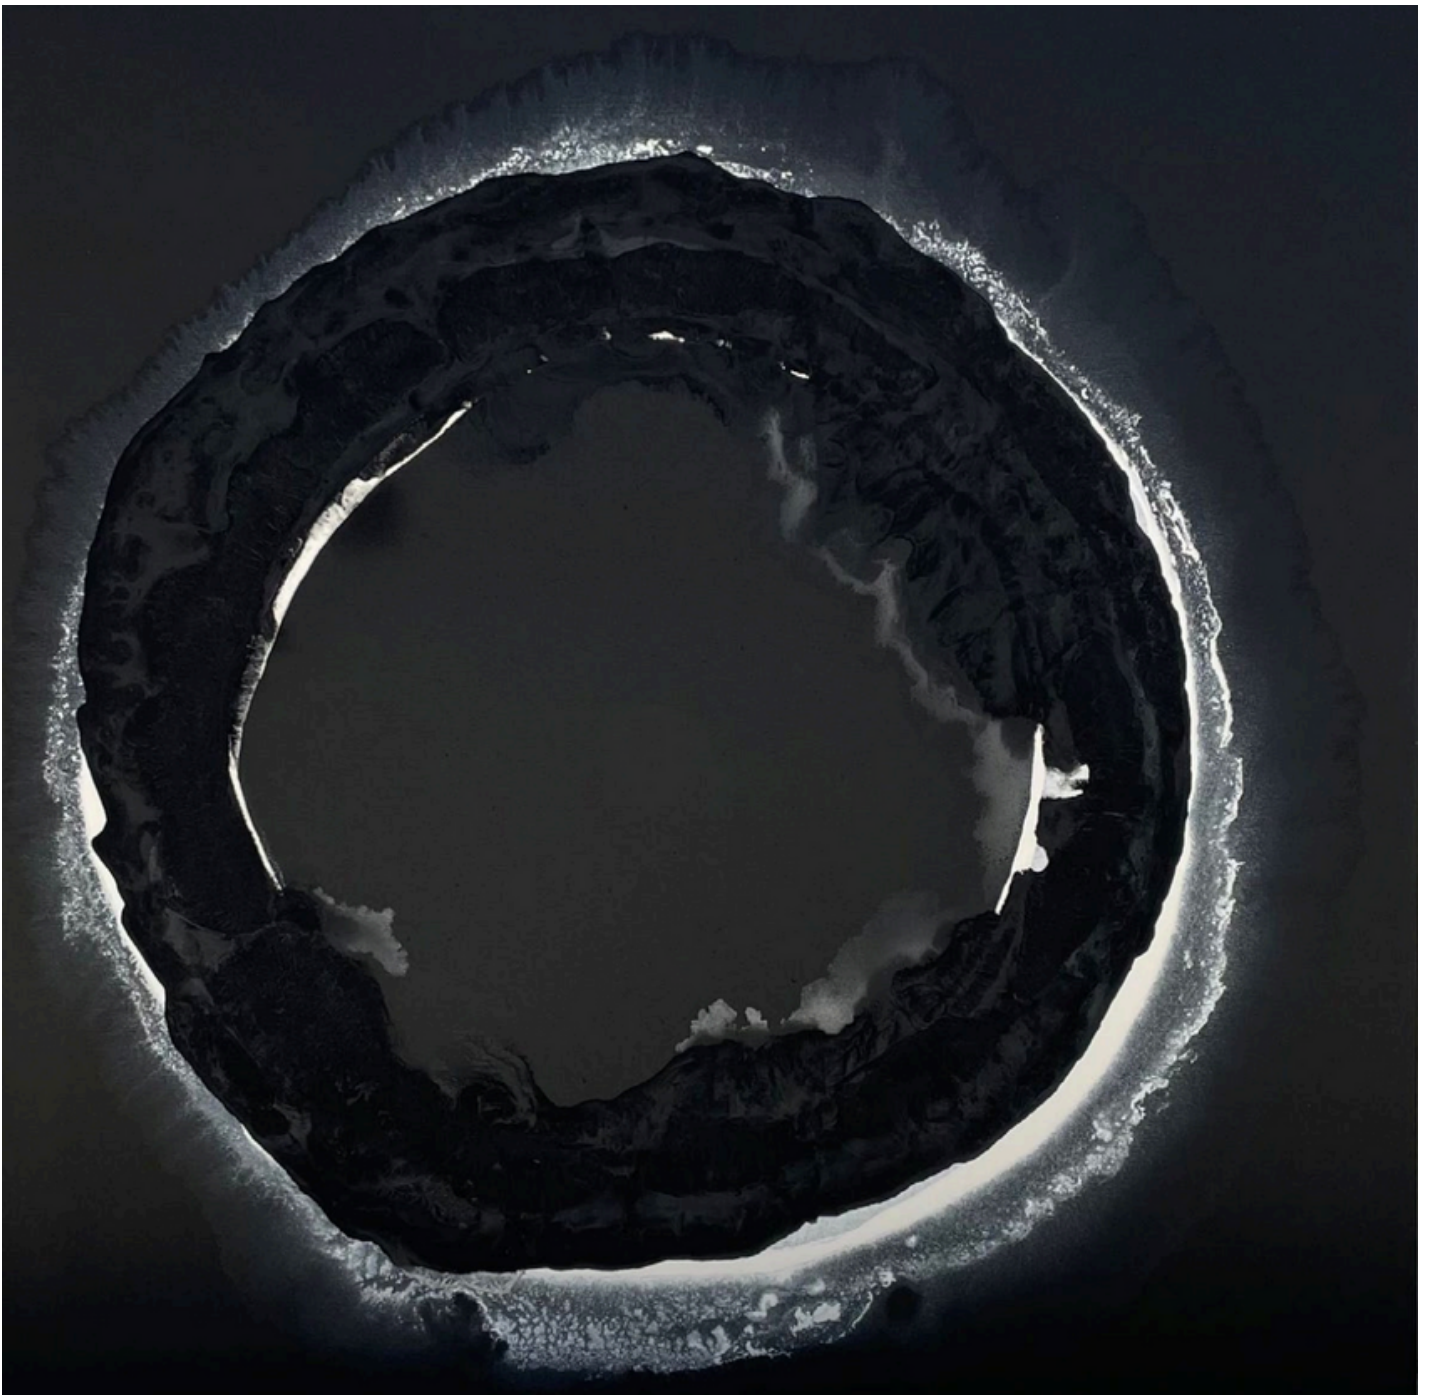

Irradiation

100 x 100 cm

Acrylic on canvas, 2021

$8,000