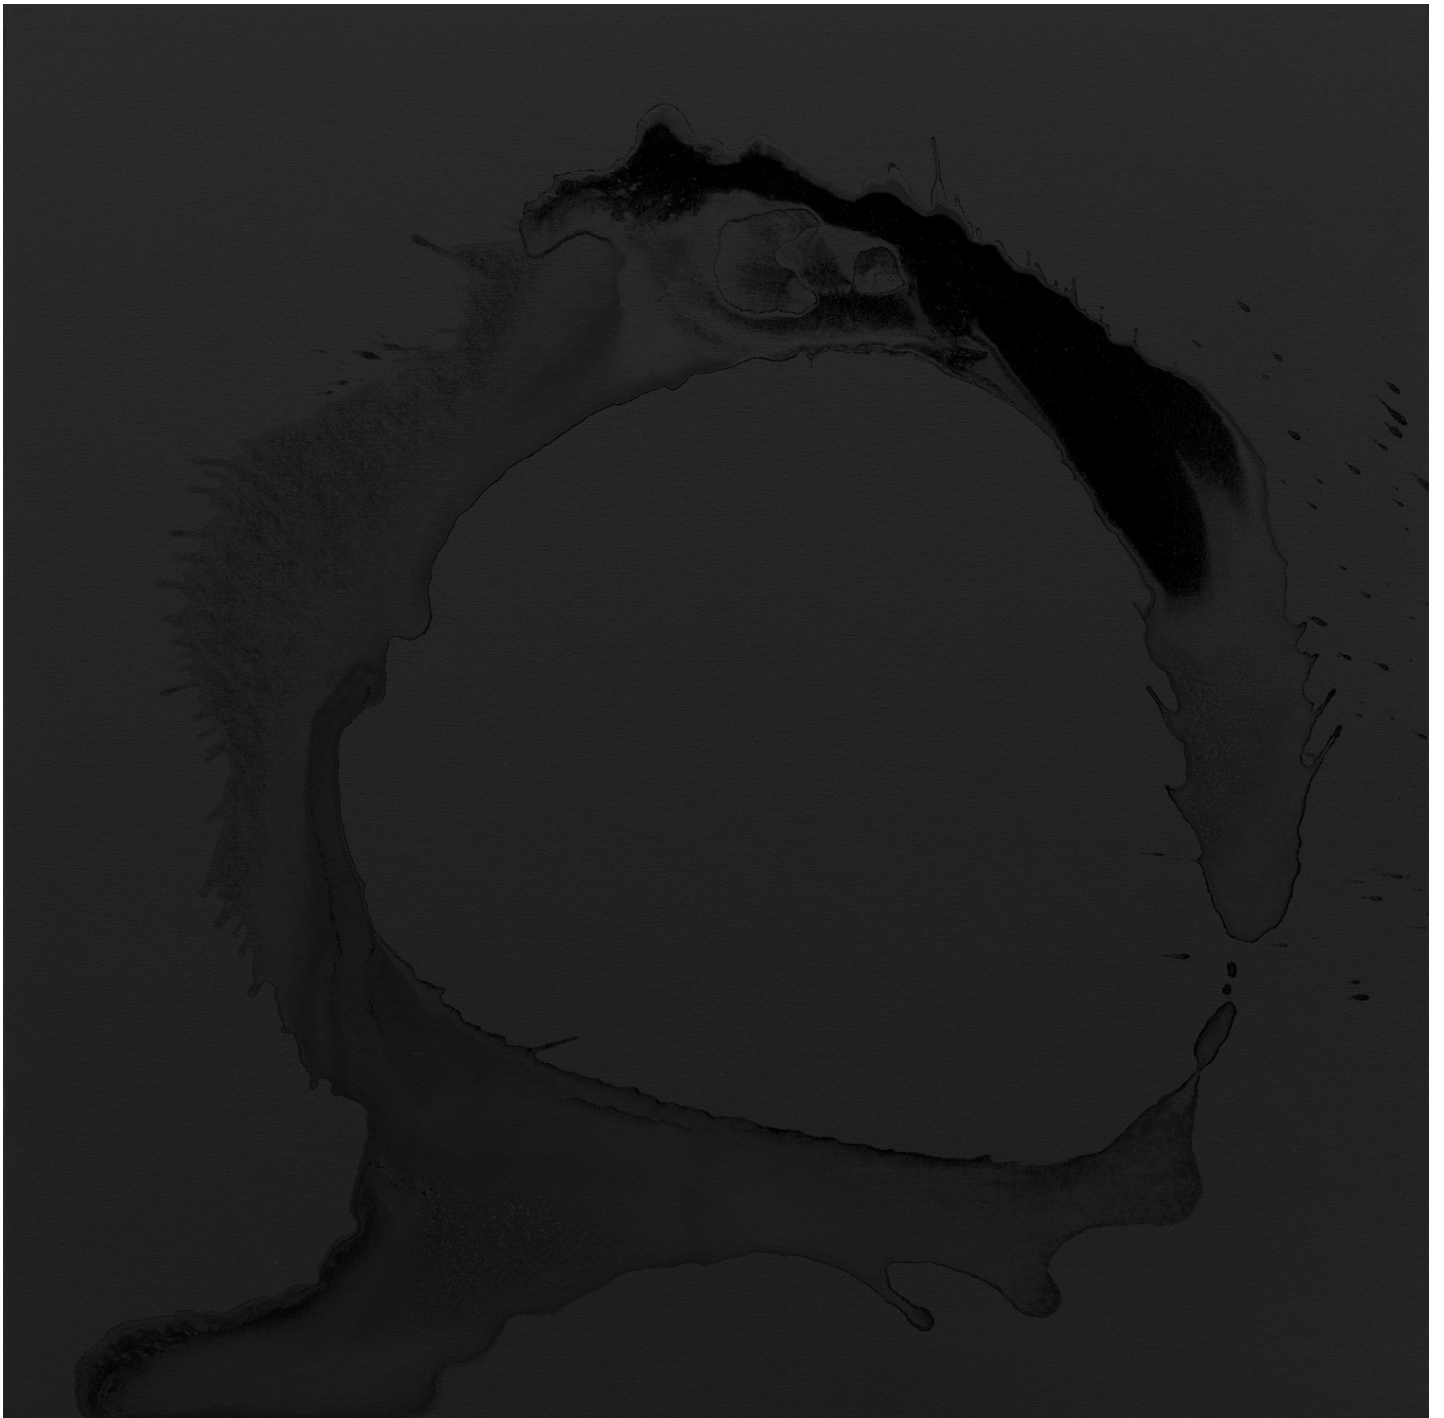

CHRISTIE - COXON

KAMILÉ GALLERY

Pi

100 x 100 cm

Acrylic and ink on canvas, 2022

\$8,000

Ouroboros

120 x 120 cm Synthetic