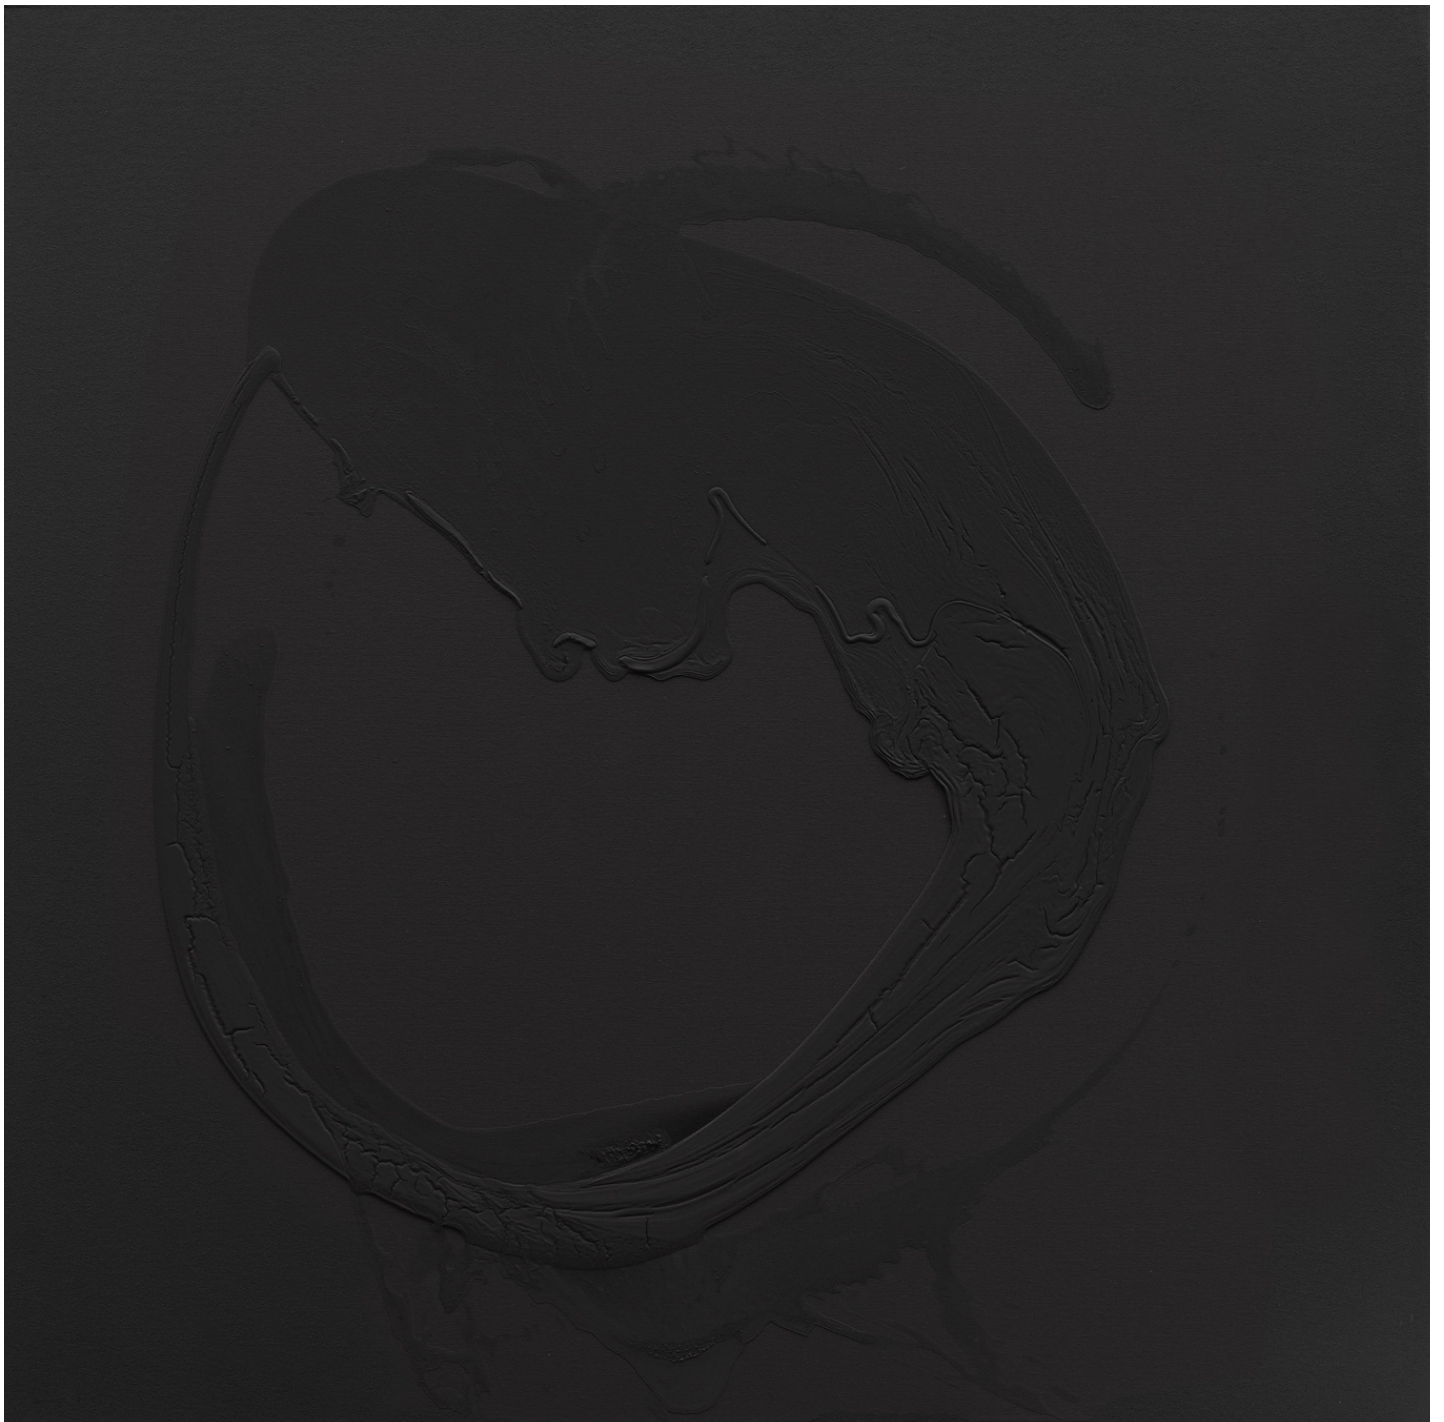

Introspection

150 x 150 cm

Synthetic polymer on canvas, 2022

$11,000