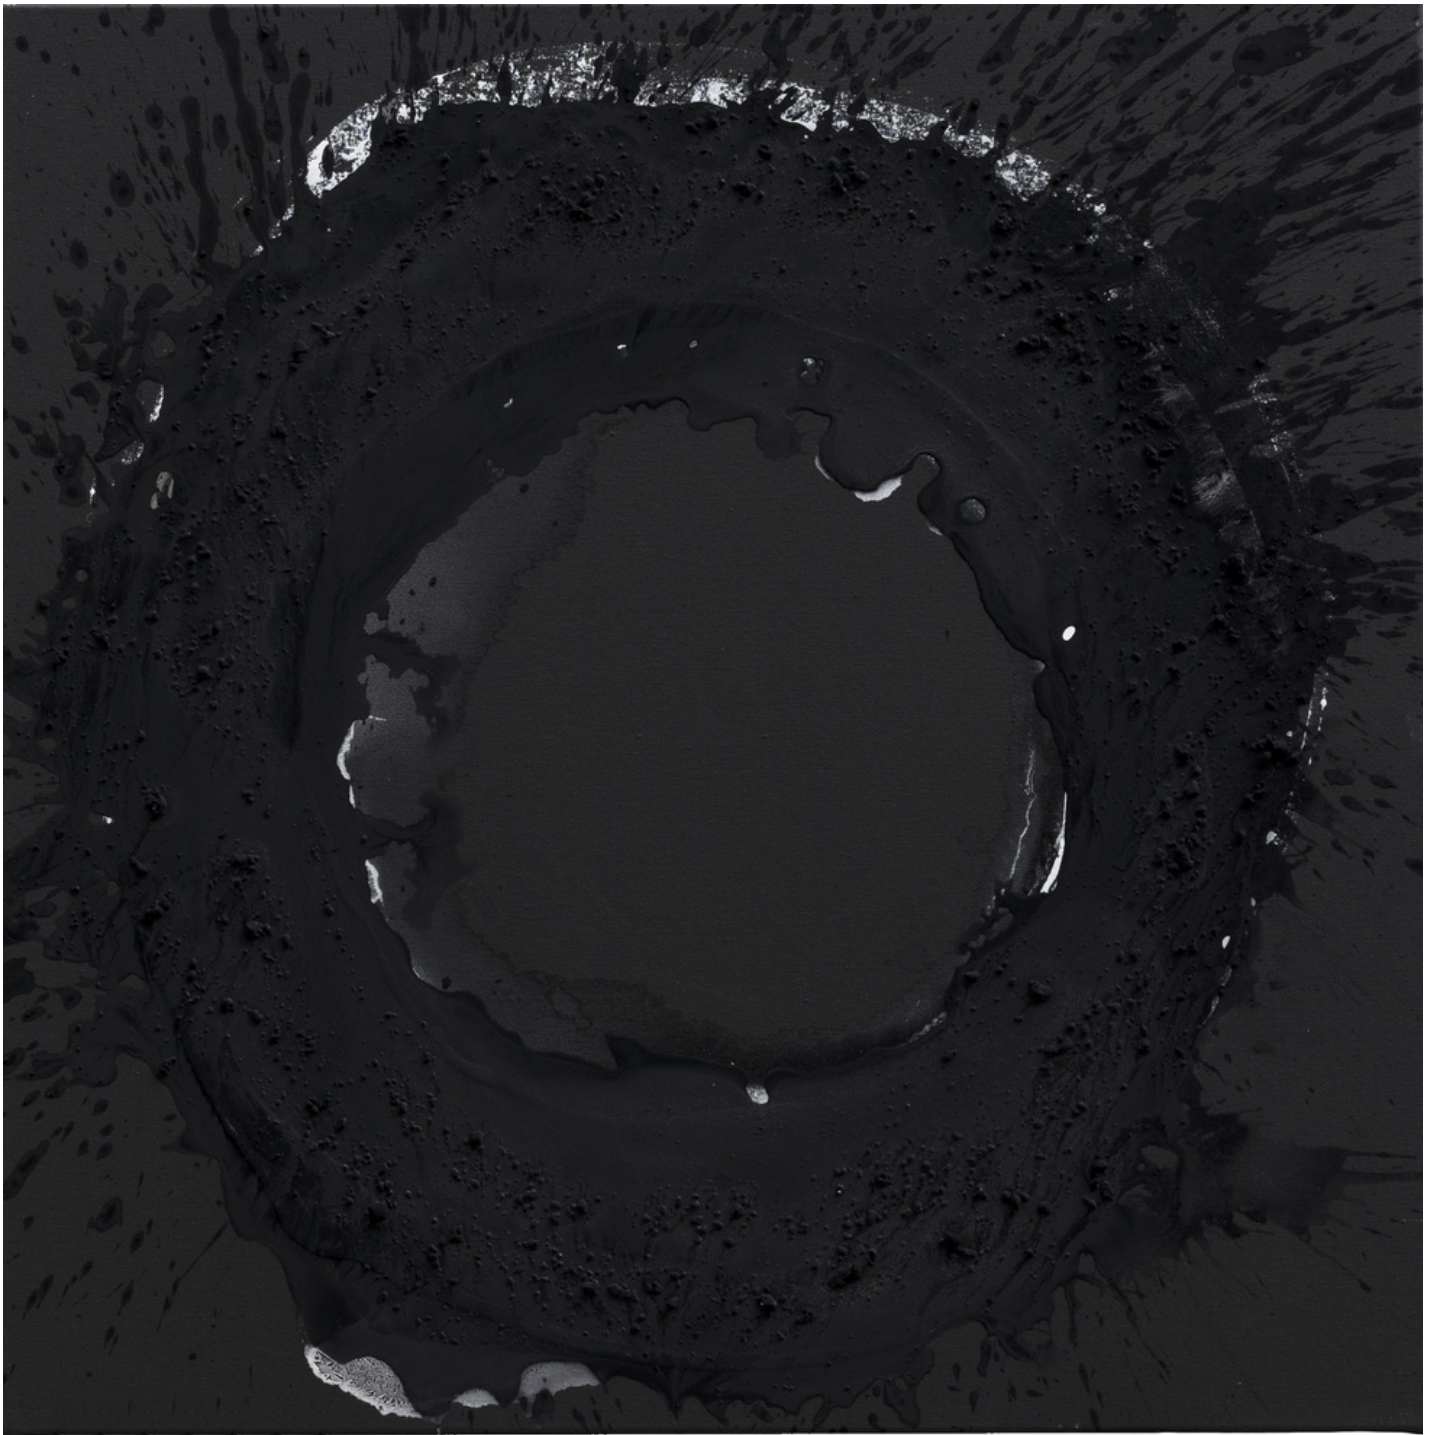

Pi

100 x 100 cm

Acrylic and ink on canvas, 2022

$8,000