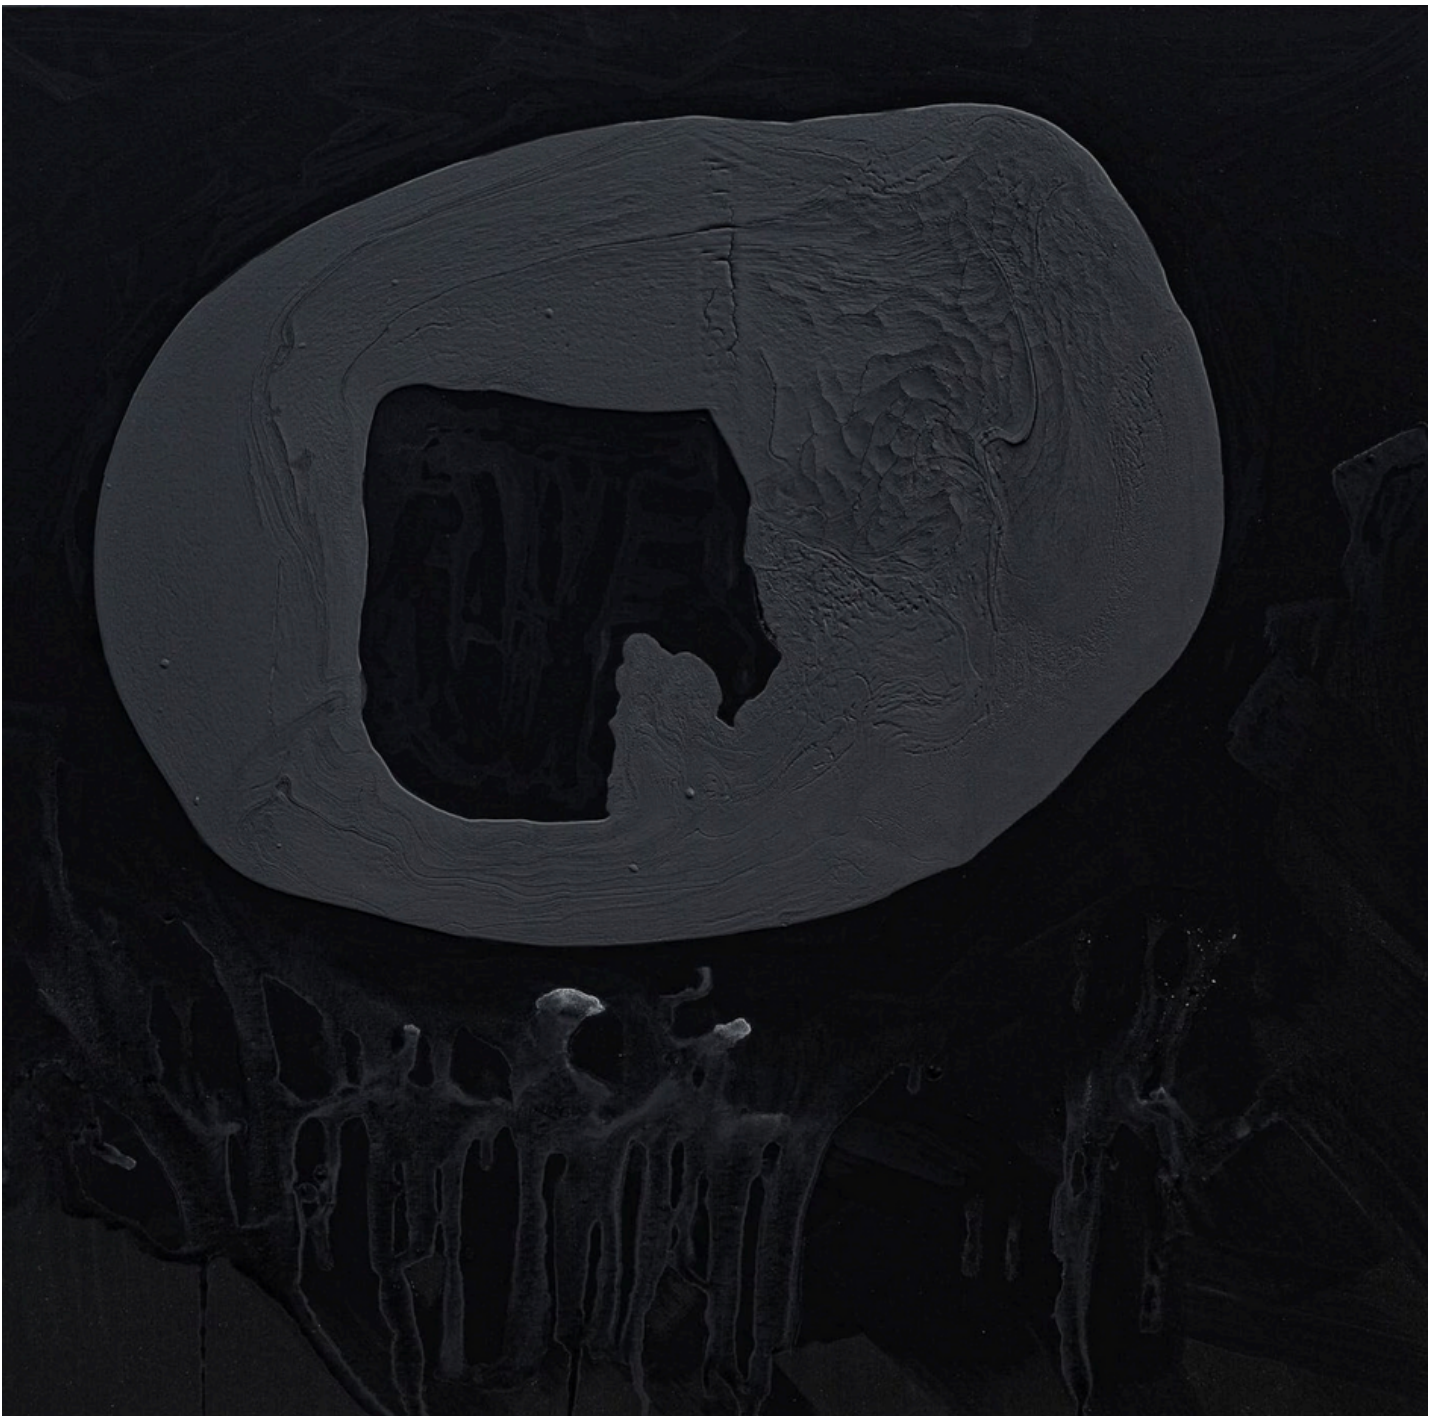

Acrylic, inks on canvas, 2021

\$8,000

We Are Living On The Circumference Of A Circle

Acrylic on canvas, 2021

80 x 160 cm

\$9,000

Eon
150 x 150 cm
Acrylic on canvas, 2021
\$11,000

Revolution

100 x 100 cm

Acrylic, ink on canvas, 2021

\$8,000

Introspection

150 x 150 cm

Synthetic polymer on canvas, 2022

\$11,000

Snake-dragon