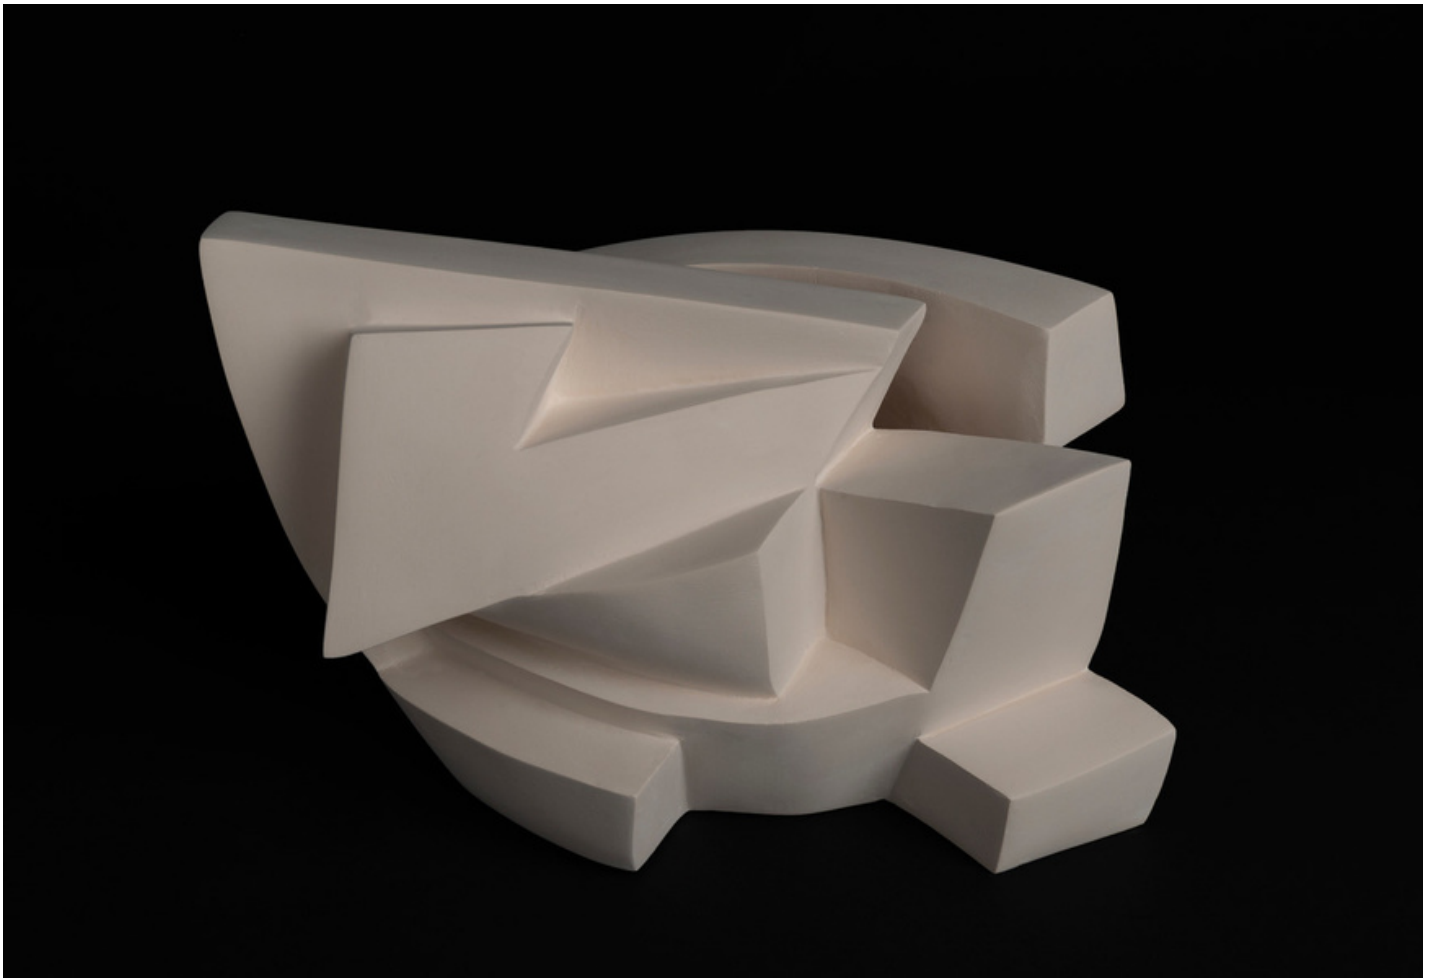

Allure 2022

Fine white stoneware, bisque-fired

H18 x W29 x D25cm

$1600